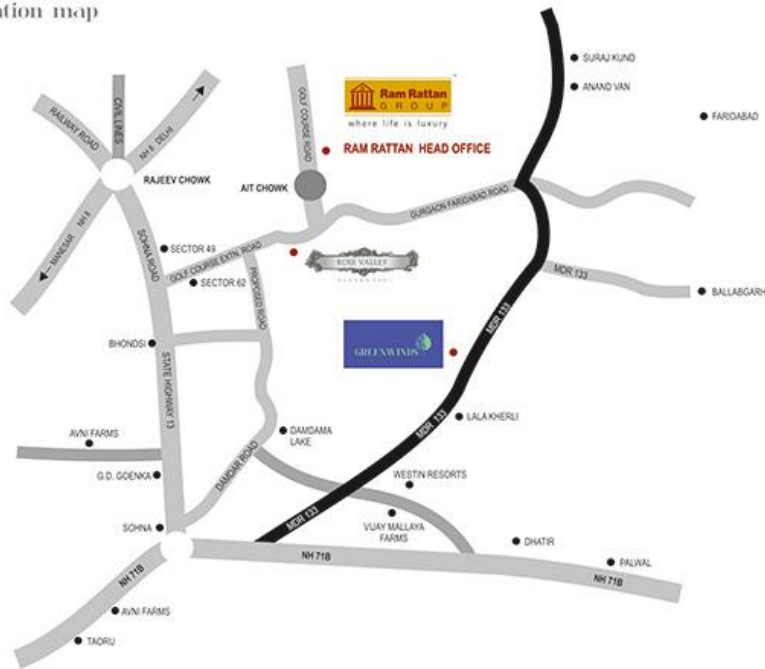

Pristine life experience awaits you

The location map

GREENWINDS
UPSCALE FARM ADDRESS

Presenting exclusive mini farm houses

A waft of pristine life experience awaits you at Green Winds. Set amidst immaculate environs, yet close to all the facilities, Green Winds Farms are projected to offer a genuinely luxury-centric experience, where everyone will get a taste of farm life in the lap of personal luxury. Ram Rattan also offers a bespoke design and construction service at these farms, should client opt for, where every aspect of the farm is tailor-designed to meet discerning requirements.

Far away & yet so close

- 20 Min Drive from junction of Golf Course Ext. Road & Sohna Road
- Near to Vatika farms & Resorts (Sohna)
- 20 Min Drive from Suraj Kund
- 20 Min Drive from Mathura road, touching Faridabad sectors
- 1.5 kms. from The Gateway Resort by Taj on Sohna Ballabgarh road
- Lush green surroundings overseeing scenic aravallis.